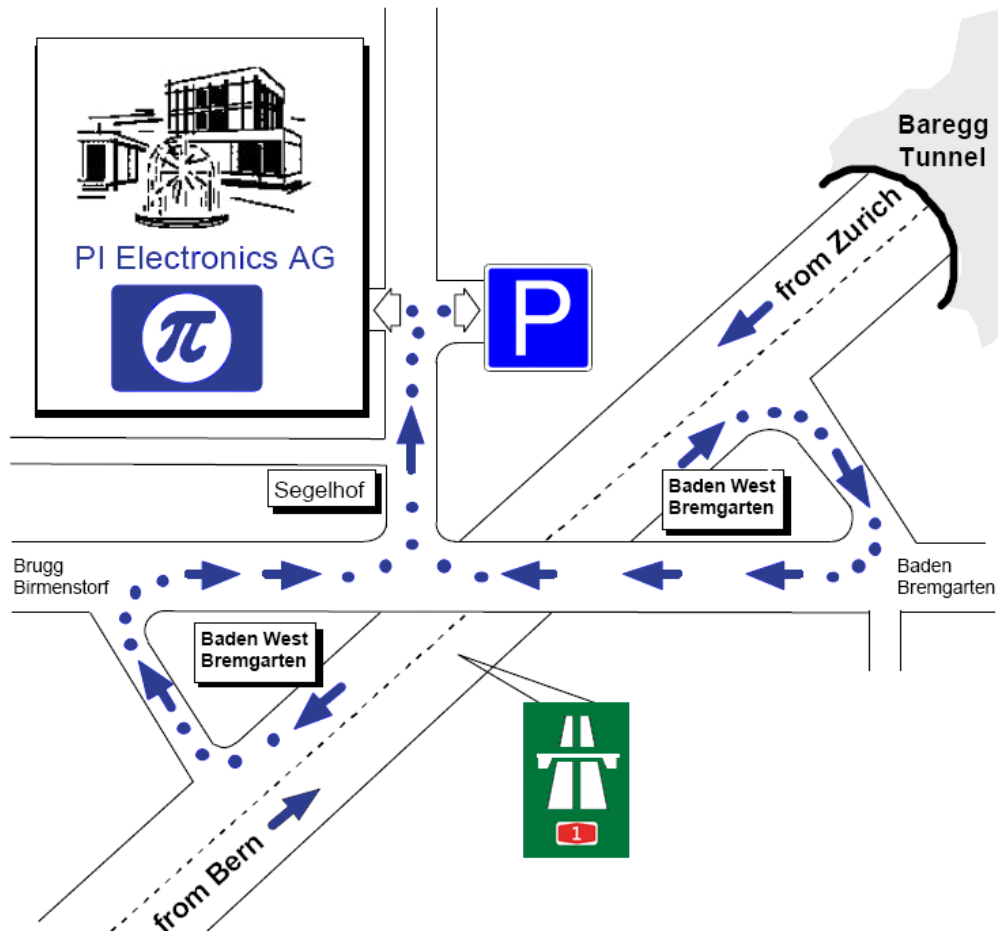

## Location plan:

Our corporate offices and labs are located within the premises of ABB's Corporate Research center in Baden-Dättwil next to highway A1, exit Baden-West.

By public transport: Use Bus No. 7 from Baden train station, western bus terminal (Bus direction „Birmensdorf“, drop off at stop „Segelhof“)